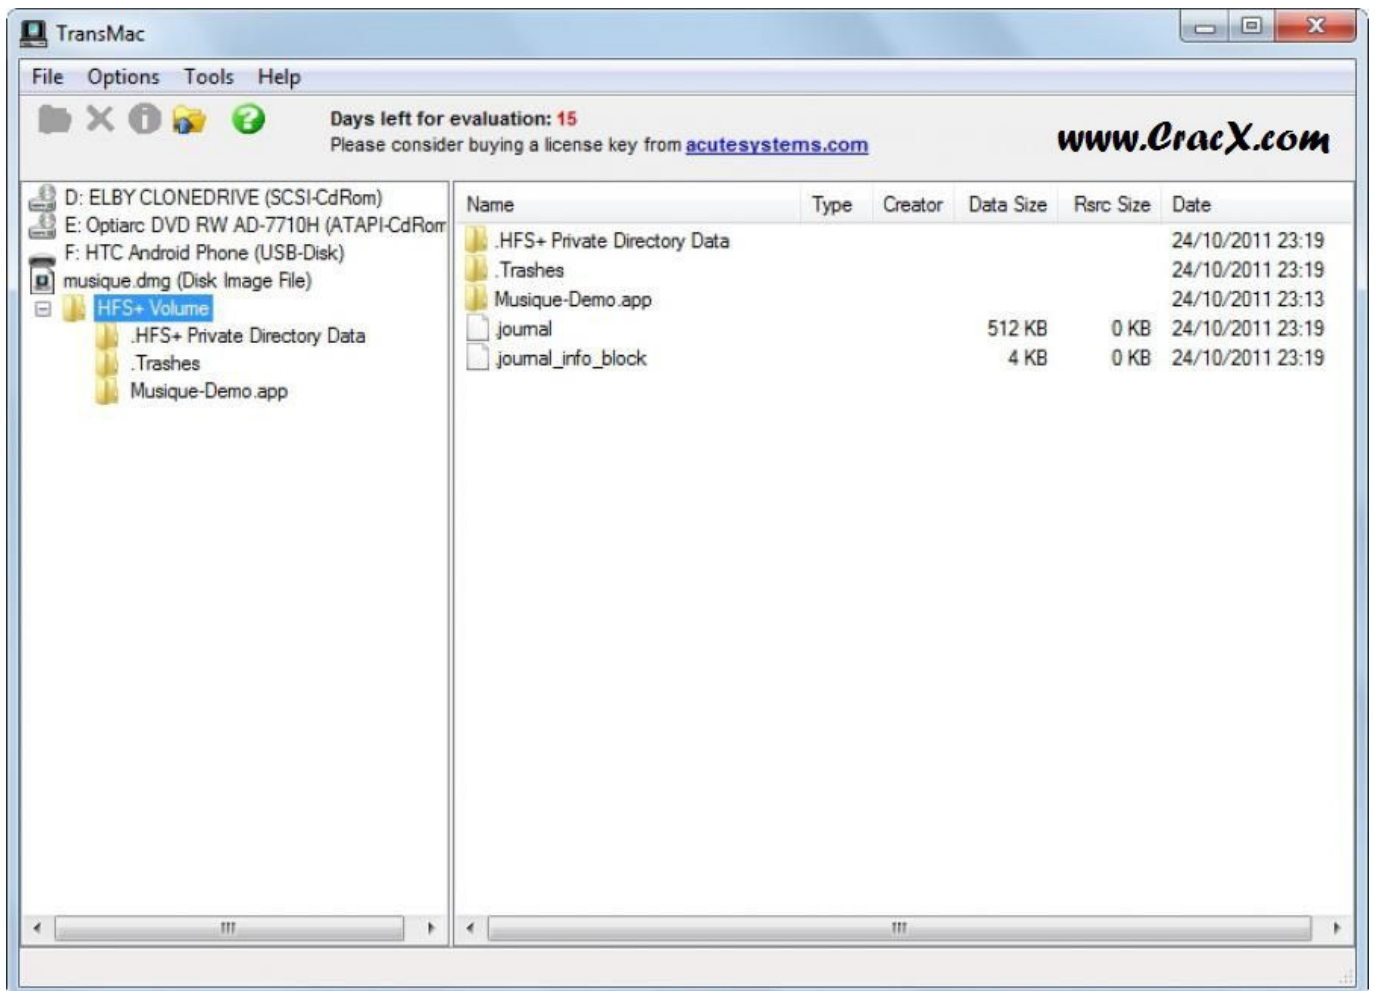

[Sky Go Login Crack](#)

[Sky Go Login Crack](#)

Download

---

Watch SKY online with SKY GO. Live sports, news, box ... Sign In. Email Address. Password. Remember me. Forgot your Password? Don't have an Account?. Go to reset your password and enter your email or username. If you're still having difficulties accessing your account, call us on +443442 411 280. Calls to Sky .... SR97 Wordform: te"on" k"om" mon" pe" tein" nen" WfGLOSS: may have hole, crack sky go only even WfpCS: a UX V Comm V adv adv hui" teek" jan" pe" mjon" .... Elbridge asked, "We'll go to Taos, right, Jack?" "We're gonna drown that goddamned Sublette in beaver next summer," Hatcher declared. "Pierre's Hole gonna .... Sky will very happily sign you up for a 12 month contract, and offer Sky Go as an option. I believe it can be used with up to 4 devices.. Content available depends on TV package. FAQs. How do I sign in? All you need to start enjoying Sky Go is a Sky iD username and password. How much .... A brand-new design makes it quicker for Sky TV customers to find and enjoy the very best TV, plus enjoy recommendations just for you and easy switching .... me to use one of my Sky Go 'accounts' on a laptop (that isnt mine) but rather than having to pass on my Sky account's username/password,.... Access and share logins for skygo.sky.de. ... Did this login work? Yes No. Username: stryker; Password: Tokyo; Stats: 20% success rate; 224 .... Sky iDs and NOW TV accounts, which used to be linked, are now going to be ... What happens if I change my password or update my account details? If you're .... Sky Go back. SIGN IN · REGISTER. Forgot your password? No worries, let's get you sorted. Password Reset Link Has Expired. The Password Reset link used .... skygo.it logins. Username: tsunamimario; Password: pikkisciccis; Other: pikkiscicci79; Stats: 44% success rate; 16 votes; 8 months old. Did this login work? Yes. oDust off your surface with a clean rag. oTake the particular EternaBond tape from your Clam Shell unroll it as well as cut off a bit of the .... {{notification.title}}. {{notification.message}} {{notification.action}}. Sky Go App. Email Address. Password. Caps Lock is on. Sign In. About us · SKYGO · SKY .... My Sky Go app on my laptop has stopped saving my username and password, every time I go on it I. ... the Sky Go folder in Appdata>Roaming (leave the Sky folder alone), open app, sign in again and it should stay logged in.. Sky TV Accounts - posted in Accounts: Hidden Content. ... [CRACKED] MAILRANGER GO - E-Mail Access Checker · [UPDATED] LUXIFY - THE BEST AIO .... Sue asked me. "Not much, SSDD (same shit, different day)," I answered grimly. Jimmie snickered. "What about the dance? Did you go?" "Nope," I shook my head .... My username/password is showing as invalid when I try to sign in to Sky Go. There are a few possible reasons for this: Wrong username (email address); Wrong .... Watch Sky's best content anywhere with Sky Go, the best highlights and games from the home of ... I've forgotten my password for My Account , what can I do?. Do not sign out. Login. Forgot your password? If you don't have and account yet,. Register here. Terms of use. Copyright © 2020 Sky GO All rights reserved - v9. 4b1324357c